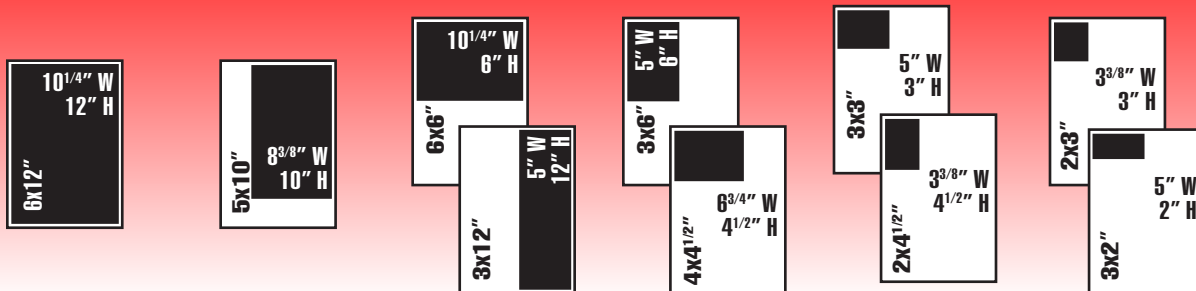

The News Leader

www.ClermontNewsLeader.com

DIRECT MAIL • DIRECT RESPONSE • RESULTS!

2012 RATE CARD

PER WEEK RATES

	Full Pg	3/4 Pg	1/2 Pg	1/4 Pg	1/8 Pg	1/12 Pg
52X	BW \$685 COLOR \$856	BW \$515 COLOR \$644	BW \$375 COLOR \$469	BW \$200 COLOR \$250	BW \$110 COLOR \$137	BW \$55 COLOR \$69
26X	BW \$715 COLOR \$894	BW \$540 COLOR \$675	BW \$390 COLOR \$487	BW \$210 COLOR \$262	BW \$115 COLOR \$144	BW \$59 COLOR \$74
13X	BW \$750 COLOR \$937	BW \$560 COLOR \$700	BW \$405 COLOR \$506	BW \$220 COLOR \$275	BW \$120 COLOR \$150	BW \$63 COLOR \$79
6X	BW \$795 COLOR \$994	BW \$600 COLOR \$750	BW \$420 COLOR \$525	BW \$230 COLOR \$287	BW \$125 COLOR \$156	BW \$66 COLOR \$83
OPEN	BW \$835 COLOR \$1044	BW \$625 COLOR \$781	BW \$445 COLOR \$556	BW \$245 COLOR \$306	BW \$130 COLOR \$163	BW \$68 COLOR \$85

COVER POSITIONS

FULL & HALF PG

\$150

Additional Charge

Ads must be in full color.

PREMIUM LOCATIONS

1/2 PG ONLY

\$480